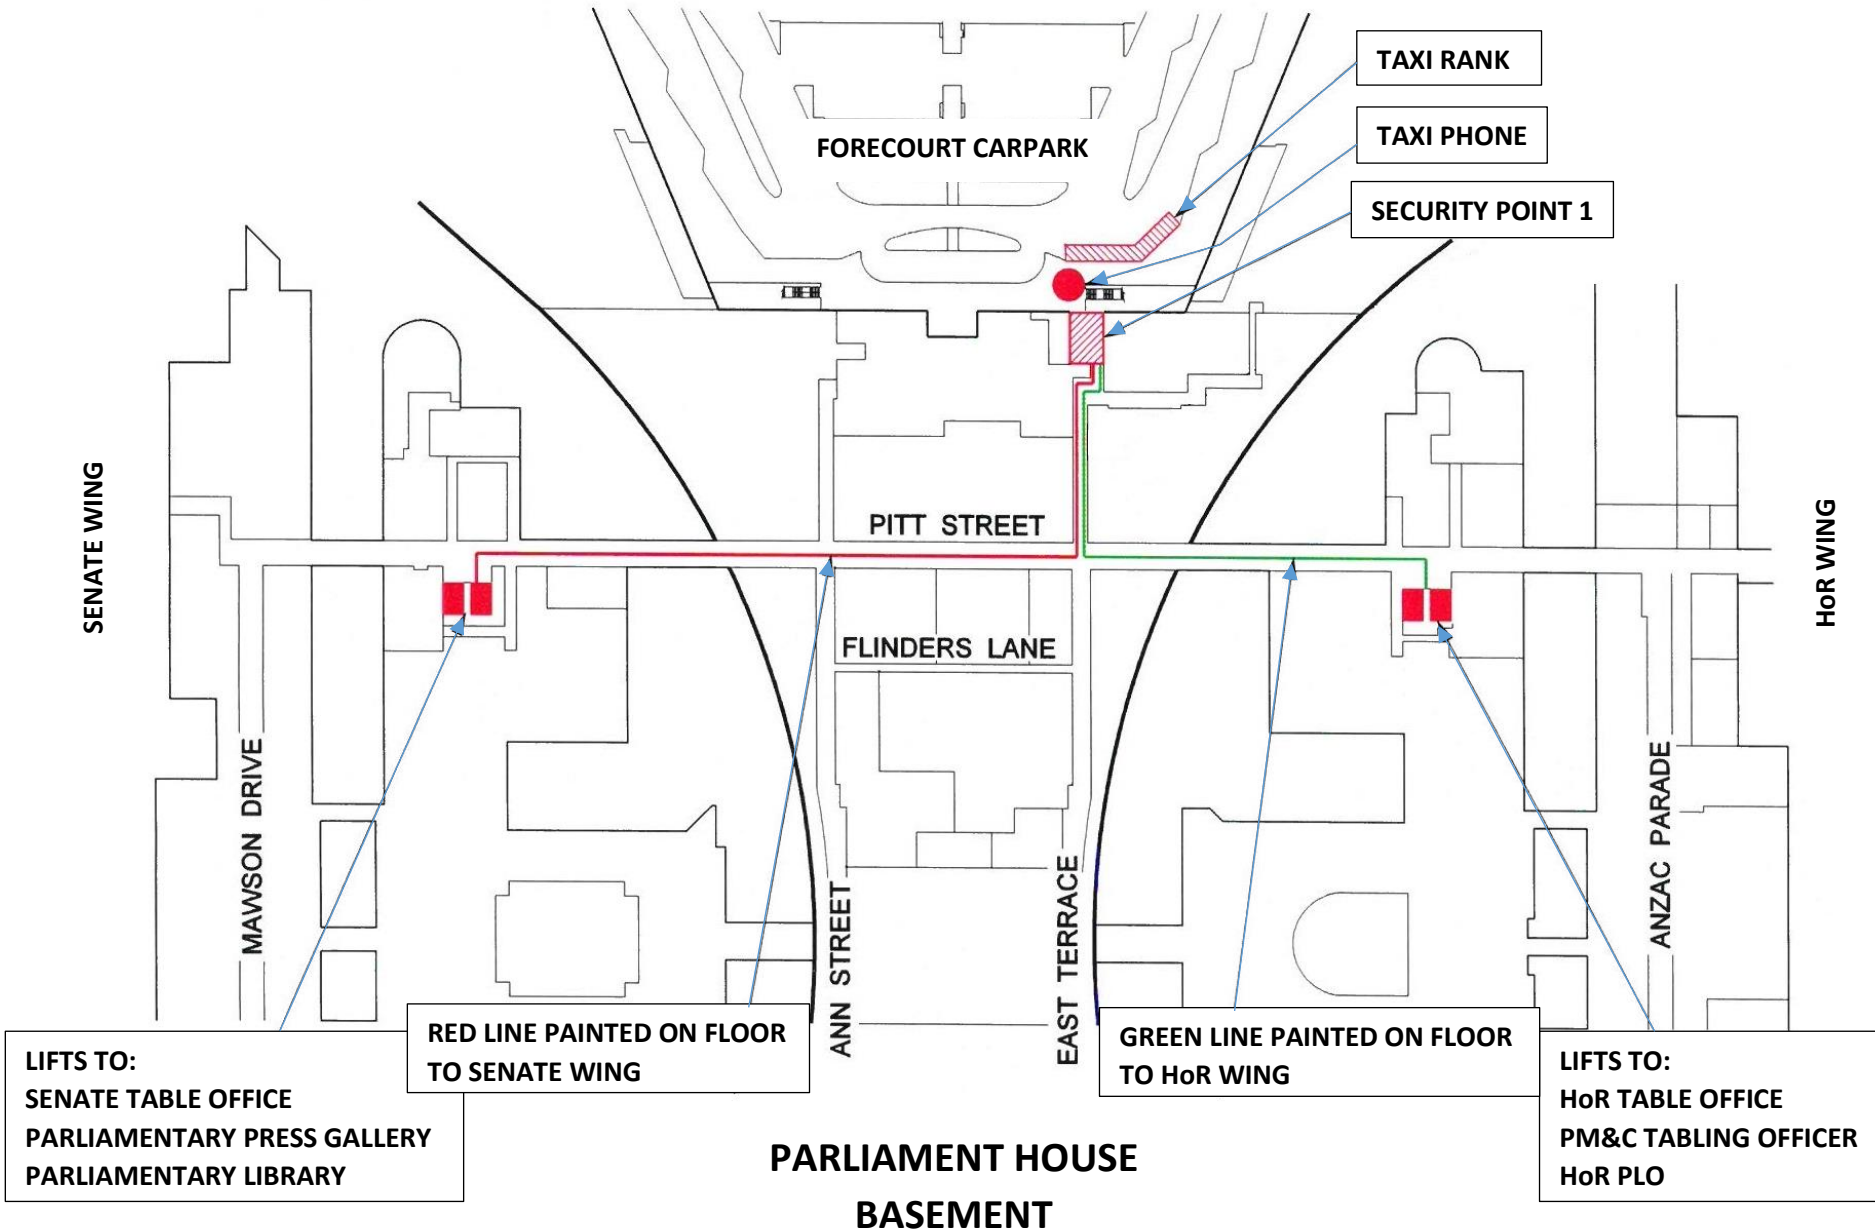

What's on this floor?

Security Point 1
Lifts to HoR Wing
Lifts to Senate Wing

TAXI RANK

TAXI PHONE

SECURITY POINT 1

FORECOURT CARPARK

PITT STREET

FLINDERS LANE

ANN STREET

EAST TERRACE

ANZAC PARADE

SENATE WING

HoR WING

LIFTS TO:
SENATE TABLE OFFICE
PARLIAMENTARY PRESS GALLERY
PARLIAMENTARY LIBRARY

RED LINE PAINTED ON FLOOR
TO SENATE WING

GREEN LINE PAINTED ON FLOOR
TO HoR WING

LIFTS TO:
HoR TABLE OFFICE
PM&C TABLING OFFICER
HoR PLO

PARLIAMENT HOUSE
BASEMENT

What's on this floor?

- PM&C Tabling Officer
- HoR PLO
- HoR Table Office
- Senate table Office
- Senate PLO

**PARLIAMENT HOUSE
GROUND FLOOR**