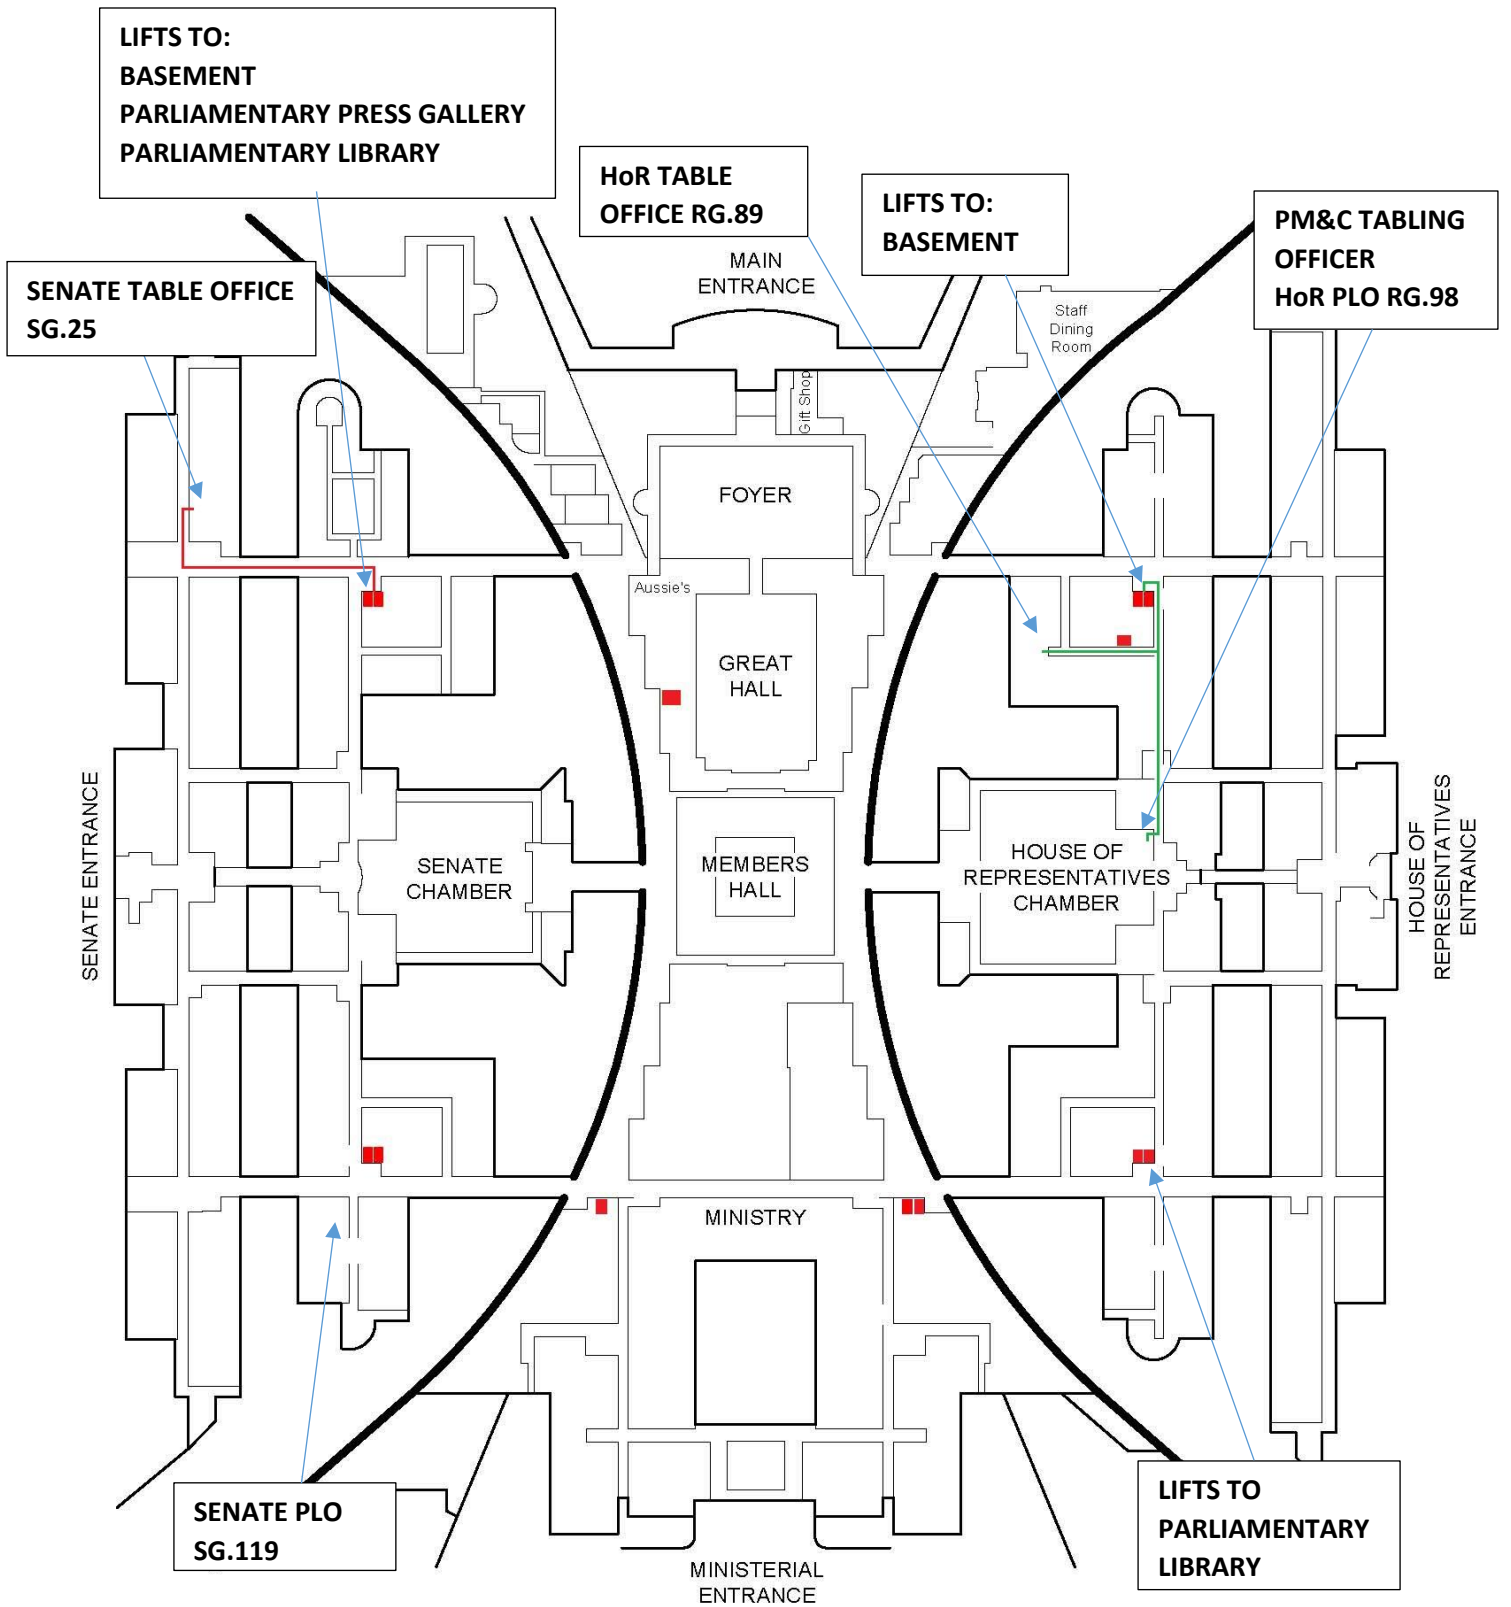

What's on this floor?

Security Point 1
Lifts to HoR Wing
Lifts to Senate Wing

TAXI RANK

TAXI PHONE

SECURITY POINT 1

FORECOURT CARPARK

PITT STREET

FLINDERS LANE

ANN STREET

EAST TERRACE

ANZAC PARADE

SENATE WING

HoR WING

LIFTS TO:
SENATE TABLE OFFICE
PARLIAMENTARY PRESS GALLERY
PARLIAMENTARY LIBRARY

RED LINE PAINTED ON FLOOR
TO SENATE WING

GREEN LINE PAINTED ON FLOOR
TO HoR WING

LIFTS TO:
HoR TABLE OFFICE
PM&C TABLING OFFICER
HoR PLO

PARLIAMENT HOUSE
BASEMENT

What's on this floor?

- PM&C Tabling Officer
- HoR PLO
- HoR Table Office
- Senate table Office
- Senate PLO

**PARLIAMENT HOUSE
GROUND FLOOR**

What's on this floor?
Parliamentary Press Gallery
Parliamentary Library

**PARLIAMENT HOUSE
SECOND FLOOR**