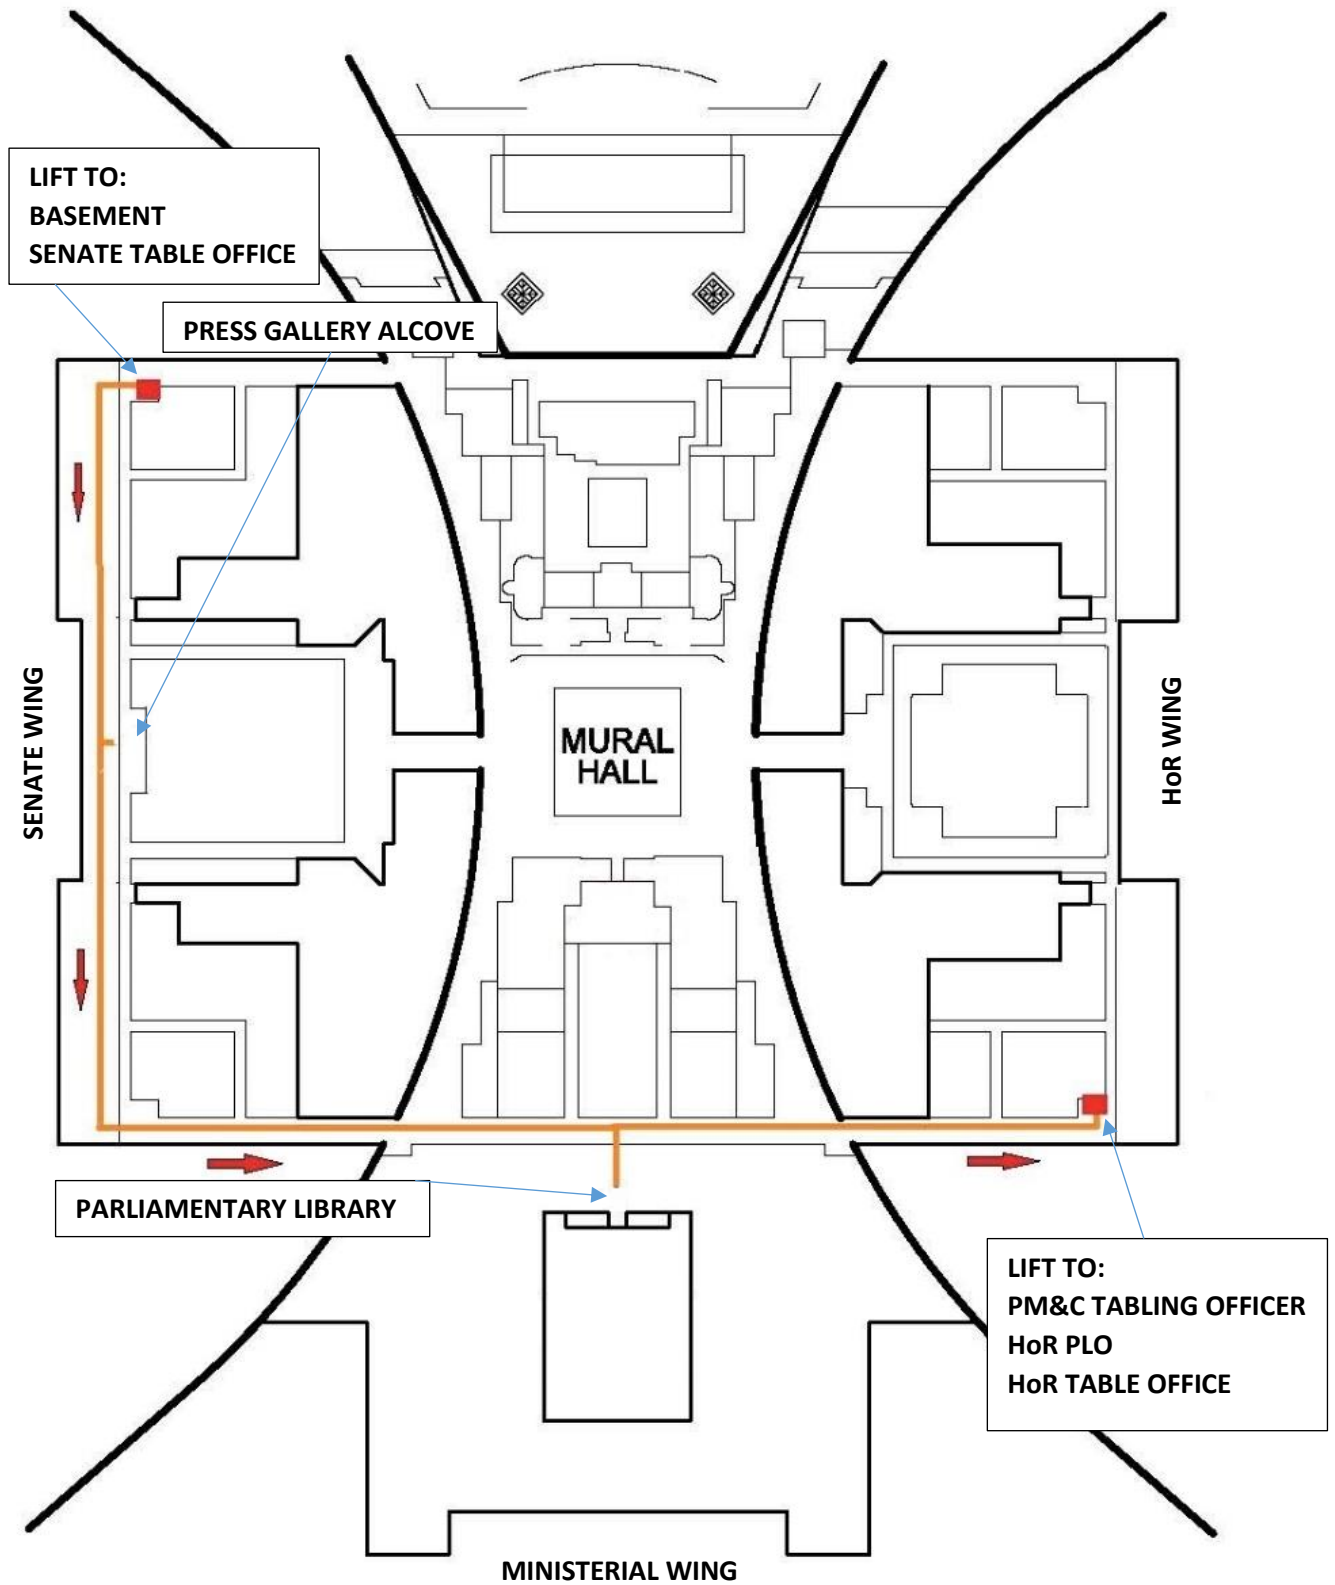

What's on this floor?

Security Point 1
Lifts to HoR Wing
Lifts to Senate Wing

TAXI RANK

TAXI PHONE

SECURITY POINT 1

FORECOURT CARPARK

PITT STREET

FLINDERS LANE

ANN STREET

EAST TERRACE

ANZAC PARADE

SENATE WING

HoR WING

LIFTS TO:
SENATE TABLE OFFICE
PARLIAMENTARY PRESS GALLERY
PARLIAMENTARY LIBRARY

RED LINE PAINTED ON FLOOR
TO SENATE WING

GREEN LINE PAINTED ON FLOOR
TO HoR WING

LIFTS TO:
HoR TABLE OFFICE
PM&C TABLING OFFICER
HoR PLO

PARLIAMENT HOUSE
BASEMENT

What's on this floor?

- PM&C Tabling Officer
- HoR PLO
- HoR Table Office
- Senate table Office
- Senate PLO

**PARLIAMENT HOUSE
GROUND FLOOR**

What's on this floor?
Parliamentary Press Gallery
Parliamentary Library

**PARLIAMENT HOUSE
SECOND FLOOR**